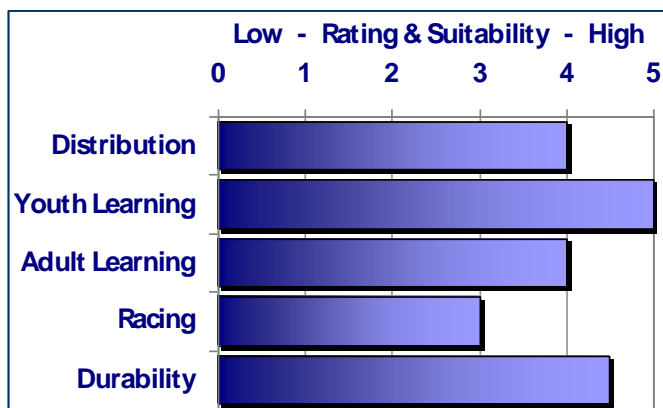

Topaz System

The Topaz System is the perfect introduction to sailing. The boat is a suitable size for one youth, one adult, two youth or an adult and a youth.

key:  adult  youth

Technical Details:

Length – m	3.86
Beam – m	1.45
Hull weight - kg	60
Mainsail area – m ²	5.64
Spinnaker area – m ²	n/a
Jib area – m ²	1.75
Stayed rig	No
Trapeze	No
Hull construction	Rotomoulded Polyethylene
Safety features	Righting Lines
Safety assessment	Conforms to EU Recreational Craft Directive 94/25/EC as amended by Directive 2003/33/EC